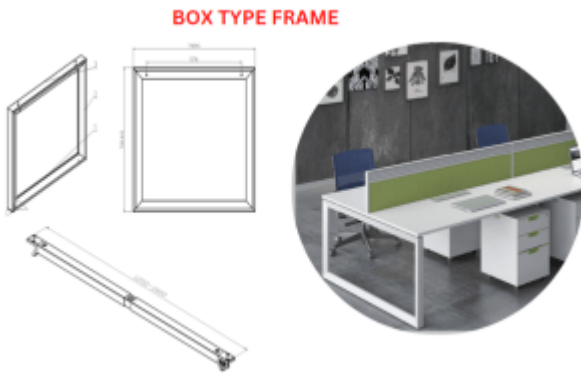

Meeting Table - CARRERA

Glass top Meeting table - DF

Meeting table - DF

Meeting table - NEXT

Meeting Table - Slant Leg

Meeting table in Loop leg

Meeting Table In Open Leg

Meeting Table- SUNNY

Meeting Table-JT-2136

Melamine Table Tops

Metal Beams

Metal Frame - Box Type

SLANT TYPE FRAME

Metal Frame - Slant Type

U TYPE FRAME

Metal Frame - U Type