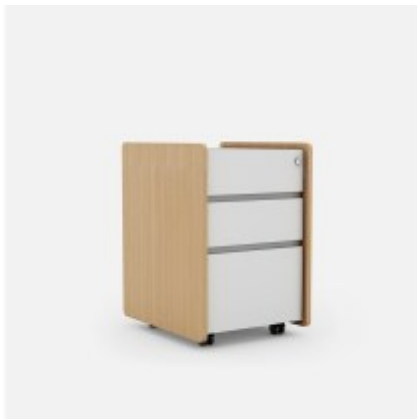

Shop

Majlis Sofa - GRAY

Sofa - NICK

STONE Executive Series

Executive Chair - BEETLE HB

Workstation - SINGLE PERSON

Workstation In Open Leg-2 Person (Linear Type)

Coffee Table - CT-218A

Coffee Table - CT-229-C04

MINI Executive Series

Soft Seating - SMILE

Soft Seating - Moduuli

Soft Seating - MIX

Sofa - BRIC

Meeting Chair - ESSEN MB

Executive Chair - ESSEN HB

Meeting table - NEXT

Pedestal - BEL-MP3

Storage + Glass Display

Storage - BESIMPLE- BE-CT-1207

Cabinet - BE-CS01-0808

Cabinet - BE-CB01

Lounge Chair - ANDER

High table - Agil