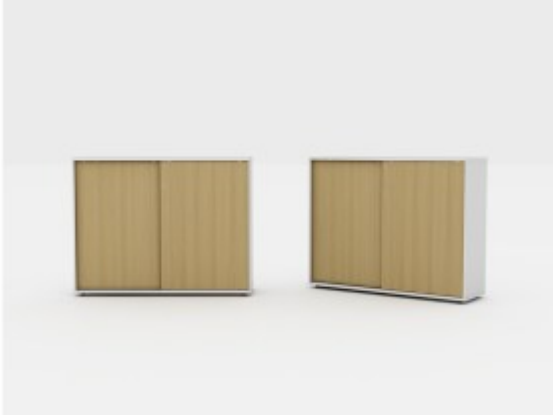

Shop

Majlis Sofa - GRAY

Sofa - NICK

STONE Executive Series

Executive Chair - BEETLE HB

Workstation - SINGLE PERSON

Workstation In Open Leg-2 Person (Linear Type)

Coffee Table - CT-218A

Coffee Table - CT-229-C04

MINI Executive Series

Soft Seating - SMILE

Soft Seating - Moduuli

Soft Seating - MIX

Sofa - BRIC

Meeting Chair - ESSEN MB

Executive Chair - ESSEN HB

Meeting table - NEXT

Pedestal - BEL-MP3

Storage + Glass Display

Storage - BESIMPLE- BE-CT-1207

Cabinet - BE-CS01-0808

Cabinet - BE-CB01

Lounge Chair - ANDER

High table - Agil

Folding table - CROSS