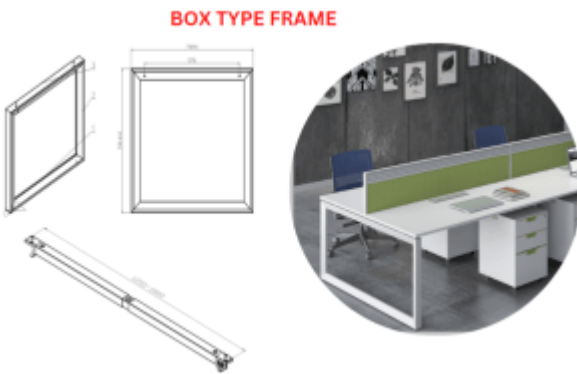

Shop

Metal Frame - U Type

Metal Frame - Box Type

PDU - FLIP COVER

Straight PDU- LPDUW / LPDUB

Dual Open Conference Cable Cover - DFW / DFB

Wireless Charger - WCW

Metal Beams

Cable Tray - CTW / CTB

Wire Skeleton - CRW / CRB

Flip Cover Series - FW / FB

Flip Cover Series

Coffee Table - ROLLS 2288