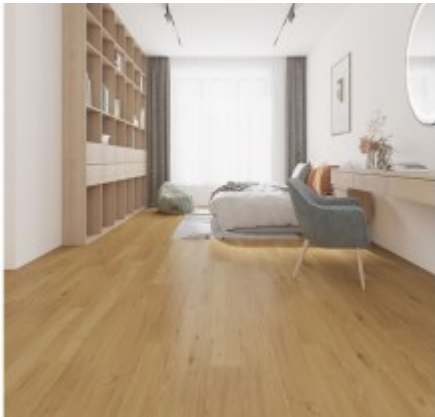

Corl Silk

Chocolate Oak

Clay Walnut

Black Stone

Bare Grey

Baltic Oak

High Chair - D00321 NEC

Meeting Table - CARRERA

Meeting table - DF

Meeting Table - BLOCK

Workstation - Fabric Panel

Workstation - Fabric Panel + Glass

Coffee table- U

Chief Sofa

Executive Meeting Table - MINI

WOW Executive Series

Acoustic Partition Screen