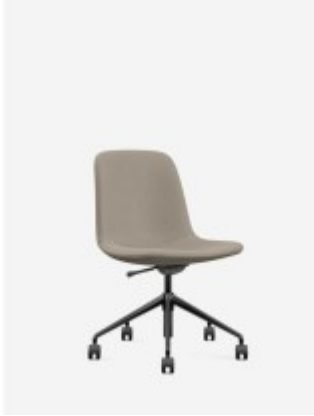

Shop

2 Seater Sofa - SET

Bean Bag

Coffee Table - ALEO

Coffee Table - COL

Coffee Table - ROLLS 2288

Coffee Table - SAMS

Curved Sofa - SOFIQUE

Height Adjustable Laptop Table-UP 2302

High Stool - FORM

High Stool - JOY

High Stool Chair - Q88-2BS

High Stool- CRESCENT

L Shape Customized Sofa

Lecture stand - BET

Lecture Stand - PODIUM

Lounge Chair - ARM

Lounge Chair- BOS

Manager Desk - SAP

Medical Waiting Chair

Medium Back Chair - BON-6255B

Medium Back Chair - Kings

Medium Back Chair - STAR-L-V

Meeting Chair - BEST

Meeting Chair - MILAN

Meeting Chair- Mira

Meeting Chair- ORIC

Meeting Pod- P2

Meeting Table - COL