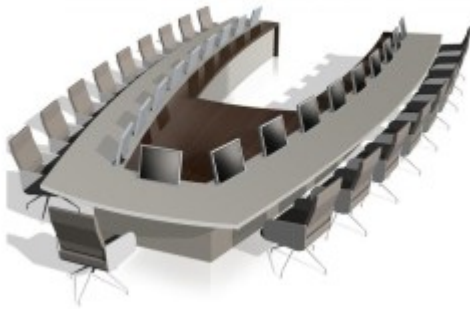

Shop

High Back Chair - Ergohuman

U Shape Conference Table

Meeting Chair- Yodo-PU

Coffee Table - ROLLS 2288

Sofa - MOZSLEEK

Sit & Stand Console Desk

Waiting Bench - APEX

Speech Station

Executive Chair - PURA

PDU - FLIP COVER

2 Seater Sofa - SET

Metal Mobile Pedestal - JYH

Under Desk PDU

Meeting Chair - BEST

Meeting Chair- Mira

Task Chair - AGT-B11-2BF

Sofa - LONG

Round Folding Table

Glass top Meeting table - DF

Height Adjustable Laptop Table-UP 2302