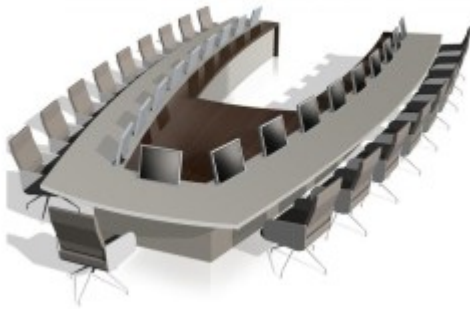

Shop

High Back Chair - Ergohuman

U Shape Conference Table

Meeting Chair- Yodo-PU

Coffee Table - ROLLS 2288

Sofa - MOZSLEEK

Sit & Stand Console Desk

Waiting Bench - APEX

Training Chair- HUYE

High Stool- CRESCENT

Heavy Duty Industrial Rack

High Stool - FORM

Dining Table + Bench

Steel Dining Table

Mute Pod- MUSE MP2

Mute Pod- MUSE MP1.5