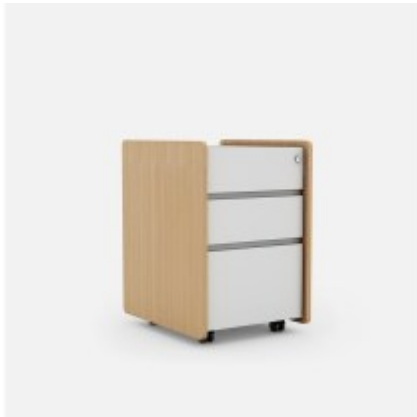

Storages

Metal Mobile Pedestal - JYH

Back Cabinet - FEN

Black Metal Mobile Pedestal - JH-ML-BBF

Cabinet - BE-CB01

Cabinet - BE-CS01-0808

Carrera Cabinet- Melamine

Carrera Cabinet- Veneer

Metal Mobile Pedestal - Curved

Metal Storage with Planter

Open Shelf Cabinet

Heavy Duty Industrial Rack

Open Shelving Racks

Pedestal - BEL-MP3

Planter Cabinet

Storage + Glass Display

Storage - BEL-CA-0904 R/L

Storage - BESIMPLE- BE-CT-1207

Storage - SAVE

Storage - White Board

Storage- DORA

Storages - HAZY

Tambour Door Cabinet

Vertical Steel Locker Cabinet