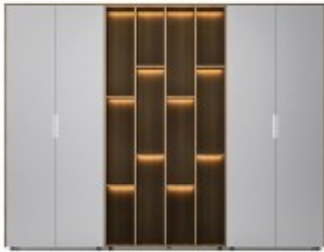

## Storages

**Metal Mobile Pedestal - JYH**

**Back Cabinet - FEN**

**Black Metal Mobile Pedestal - JH-ML-BBF**

**Cabinet - BE-CB01**

**Cabinet - BE-CS01-0808**

**Carrera Cabinet- Melamine**

**Carrera Cabinet- Veneer**

**Compactors**

**Full Height Cupboard 4 Shelves**

**Full Height Metal Lockers**

**Hanging Pedestal**

**High Cabinets**

**HPL Lockers**

**Journey Cabinet**

**Low Height lockers**

**Metal Mobile Pedestal - Curved**

**Metal Storage with Planter**

**Open Shelf Cabinet**

**Heavy Duty Industrial Rack**

**Open Shelving Racks**

**Pedestal - BEL-MP3**

**Planter Cabinet**

**Storage + Glass Display**