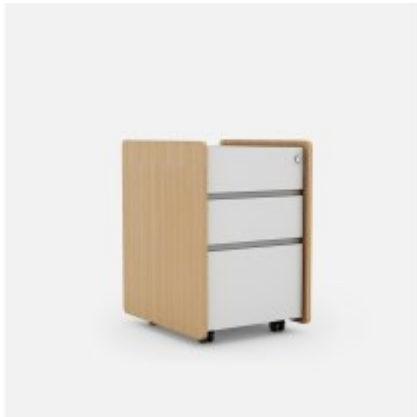

HPL Lockers

Wooden Mobile Pedestal- WPB (Black)

Vertical Steel Locker Cabinet

Storage - SAVE

Storage - BEL-CA-0904 R/L

Tower - BELLA-CB-0408 R/L

Wooden Locker Planter Cabinet

Wooden Long Cabinet

Hanging Pedestal

Metal Mobile Pedestal - Curved

Pedestal - BEL-MP3

Storage + Glass Display

Storage - BESIMPLE- BE-CT-1207

Cabinet - BE-CS01-0808

Cabinet - BE-CB01

Storage - White Board