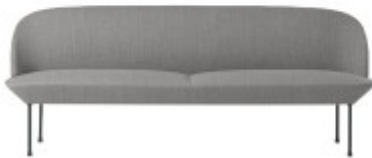

Soft Seatings

Sofa - LUNA

Sofa - MANTA

Sofa - MARSALA

Sofa - MELLO

Sofa - MINOS

Sofa - NICK

Sofa - NORTH

Sofa - PEASE

Sofa - POD

Sofa - PORTO

Sofa - PRIMO

Sofa - PUDDING

Sofa - PUFF

Sofa - RIPPLE

Sofa - SIENA

Sofa - SIF

Sofa - STORM

Sofa - VIRTES

Sofa - VOGUE

Sofa - VOGUE HIGH

Sofa - WAVE

Sofa - BAND

Sofa - PACKARD

Soft Seating - CATERPILLAR

Soft Seating - MATRIX

Soft Seating - MIX

Soft Seating - Moduuli

Soft Seating - POLAR

Soft Seating - SMILE

Table - HEM

Table - JASON