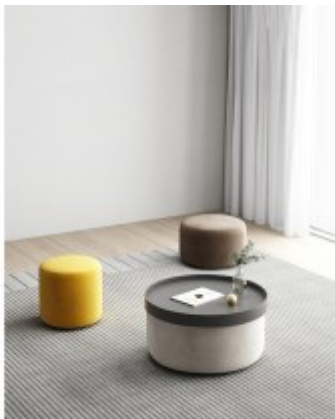

Soft Seatings

Medical Waiting Arm Chair : LJ-R70385

Modern Curved Sectional Sofa-Keilani

Pouf - OPPLÉ

Pouf - ANT

Pouf - BUCKET

Pouf - BUONO

Pouf - BUTTERFLY

Pouf - Coffee table - MEETS

Pouf - COOKIE

Pouf - DIAMOND

Pouf - LEAF

Pouf - LITTLE PEA

Pouf - MANGO

Pouf - OLA

Pouf - PANCAKE