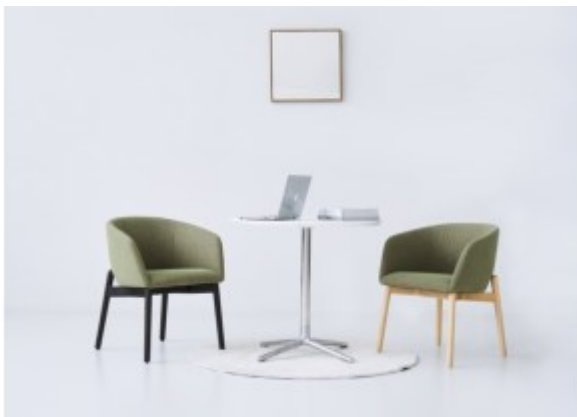

Soft Seatings

Sofa - MELLO

Arm Chair - SYS

Arm Chair - SLICING

Sofa - POD

Arm Chair - ELEPHANT

Arm Chair- HUG

Pouf - PIPE

Pouf - BUONO

Table - JASON

Table - HEM

Coffee Table - DINA

Coffee Table - CT-296