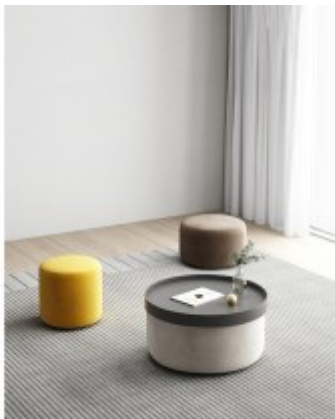

Soft Seatings

Medical Waiting Arm Chair : LJ-R70385

Modern Curved Sectional Sofa-Keilani

Pouf - OPPLÉ

Pouf - ANT

Pouf - BUCKET

Pouf - BUONO

Pouf - BUTTERFLY

Pouf - Coffee table - MEETS

Pouf - COOKIE

Pouf - DIAMOND

Pouf - LEAF

Pouf - LITTLE PEA