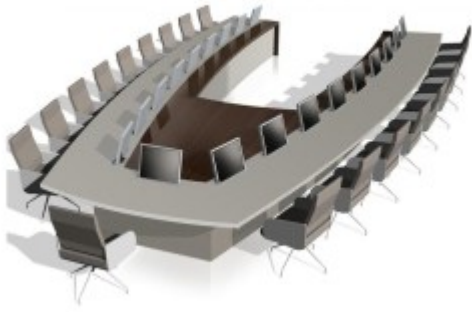

Office Furnitures

Shield Executive Series

Single Person Height Adjustable Desk

Smart workstation

Square Meeting Table

Square Table - TWIST

STONE Executive Series

Table - HEM

Table - JASON

Team Lead Desk-Height adjustable

U Shape Conference Table

Workstation - Fabric Panel

Workstation - Fabric Panel + Glass