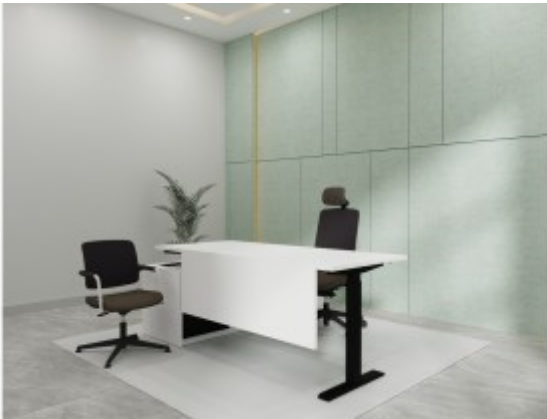

Office Furnitures

L Shaped Height Adjustable Desk

Louis Executive Series

Manager Desk - MODERN

Manager Desk-Height adjustable type 1

Manager Desk-Height Adjustable Type 2

Manager Desk-Height Adjustable Type 3

Meeting Table

Meeting Table - BLOCK

Meeting Table - CARIO

Meeting Table - CARRERA

Glass top Meeting table - DF

Meeting table - DF