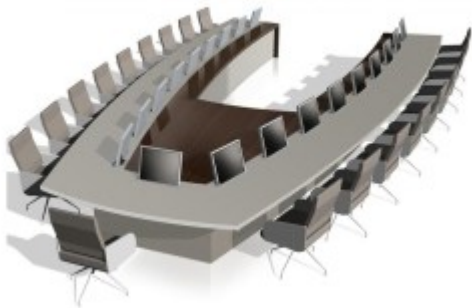

Office Furnitures

Workstation In Open Leg-2 Person (Linear Type)

STONE Executive Series

Workstation - Fabric Panel

Meeting Table - CARRERA

Smart workstation

U Shape Conference Table

Conference Table - BOAT

Round Table - GRAL

Round Table - DINA

Table - HEM

Table - JASON

Training Desk - TB 2095