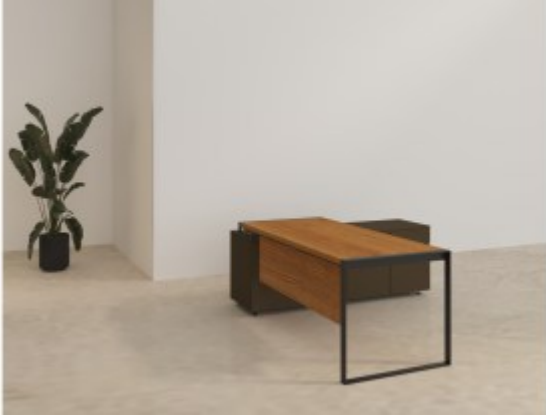

Office Furnitures

Glossy Paint Finish Round Table

Height adjustable Executive desk

Height Adjustable Executive Series- MUSE

High table - Agil

Jin Executive Series

Kaler Executive Series

Kassett Executive Series

L Shape manager desk-Box/U leg

L Shape Manager Desk-Slant Leg

L Shape manager desk-Sleek Box leg

L Shape Team Lead Desk

L Shaped Executive Desk