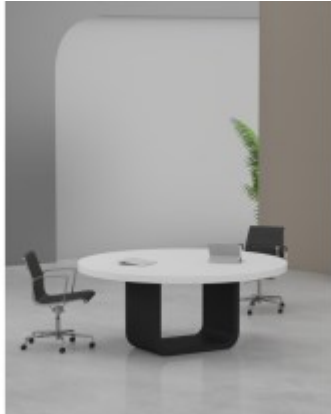

Office Furnitures

Glossy Paint Finish Round Table

Height adjustable Executive desk

Height Adjustable Executive Series- MUSE

High table - Agil

Jin Executive Series

Kaler Executive Series

Kassett Executive Series

L Shape manager desk-Box/U leg

L Shape Manager Desk-Slant Leg

L Shape manager desk-Sleek Box leg

L Shape Team Lead Desk

L Shaped Executive Desk