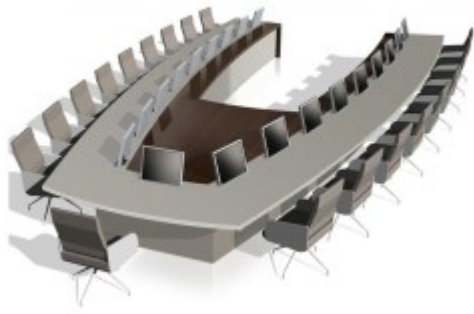

**Table - JASON**

**Team Lead Desk-Height adjustable**

**U Shape Conference Table**

**Workstation - Fabric Panel**

**Workstation - Fabric Panel + Glass**

**Workstation - SINGLE PERSON**

**Workstation in loop leg- Linear type**

**Workstation in loop leg-2 Person (Face To Face)**

**Workstation in loop leg-4 Person (Face to Face)**

**Workstation in loop leg-6 Person (Face To Face)**

**Workstation in loop leg-Single person**

**Workstation In Open Leg-2 Person (Face To Face)**

**Workstation In Open Leg-2 Person (Linear Type)**

**Workstation In Open Leg-4 Person (Face To Face)**

**Workstation In Open Leg-6 Person (Face To Face)**

**Workstation in Slant Leg-2 Person (Face To Face)**

**Workstation in Slant Leg-4 Person (Face To Face)**