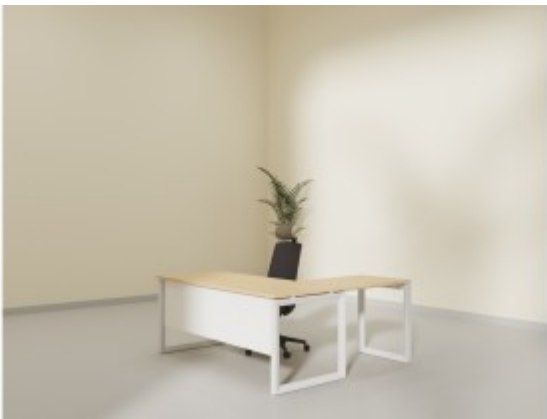

Office Furnitures

Meeting table - NEXT

High table - Agil

Folding table - CROSS

Folding Table - FLEX

L Shaped Height Adjustable Desk

L Shape Team Lead Desk

Glossy Paint Finish Round Table

Glossy Paint Finish Conference Table

Glossy Paint Finish Meeting Table

Workstation in Slant Leg-6 Person (Face To Face)

Workstation in Slant Leg-4 Person (Face To Face)

Workstation in Slant Leg-2 Person (Face To Face)