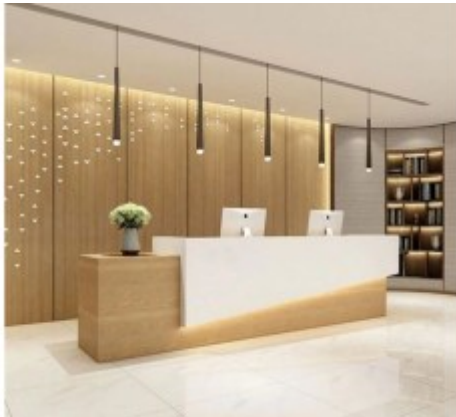

Office Furnitures

Customized Meeting Table

Speech Station

Manager Desk - SAP

Glossy Paint - Executive Desk

Customized Reception Desk

Lecture Stand - PODIUM

Lecture stand - BET

Meeting Table - COL

Executive Desk - WIN FIXED

Executive Desk - WIN HAD

Executive Desk - HARRY

Workstation with side utility