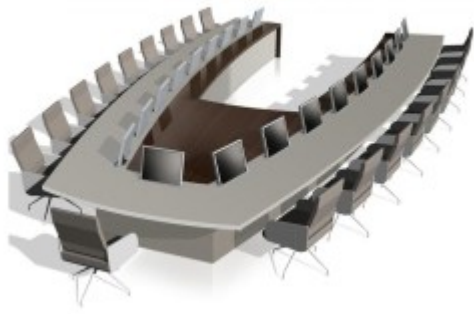

Power Executive Series

RAY Executive Series

Reception Table

Round Conference Table - MERIDIAN

Round Meeting Table

Round Table - CENTRAL

Round Table - DINA

Round Table - GRAL

Round Veneer Meeting Table

Shield Executive Series

Single Person Height Adjustable Desk

Smart workstation

Square Meeting Table

Square Table - TWIST

STONE Executive Series

Table - HEM

Table - JASON

Team Lead Desk-Height adjustable

U Shape Conference Table

Workstation - Fabric Panel

Workstation - Fabric Panel + Glass