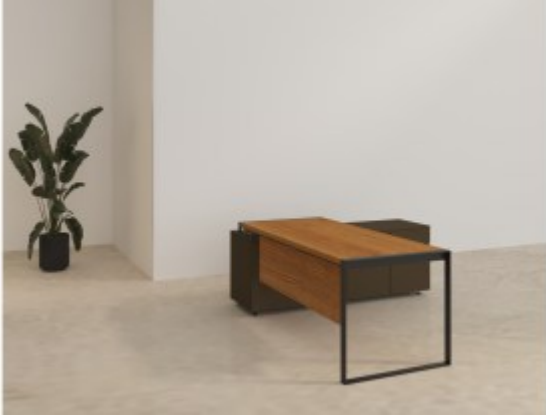

## Office Furnitures

**Glossy Paint Finish Round Table**

**Height adjustable Executive desk**

**Height Adjustable Executive Series- MUSE**

**High table - Agil**

**Jin Executive Series**

**Kaler Executive Series**

**Kassett Executive Series**

**L Shape manager desk-Box/U leg**

**L Shape Manager Desk-Slant Leg**

**L Shape manager desk-Sleek Box leg**

**L Shape Team Lead Desk**

**L Shaped Executive Desk**

**L Shaped Height Adjustable Desk**

**Louis Executive Series**

**Manager Desk - MODERN**

**Manager Desk-Height adjustable type 1**

**Manager Desk-Height Adjustable Type 2**

**Manager Desk-Height Adjustable Type 3**

**Meeting Table**

**Meeting Table - BLOCK**

**Meeting Table - CARIO**

**Meeting Table - CARRERA**

**Glass top Meeting table - DF**

**Meeting table - DF**