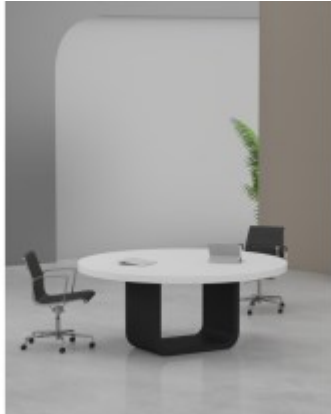

## Office Furnitures

**Glossy Paint Finish Round Table**

**Height adjustable Executive desk**

**Height Adjustable Executive Series- MUSE**

**High table - Agil**

**Jin Executive Series**

**Kaler Executive Series**

**Kassett Executive Series**

**L Shape manager desk-Box/U leg**

**L Shape Manager Desk-Slant Leg**

**L Shape manager desk-Sleek Box leg**

**L Shape Team Lead Desk**

**L Shaped Executive Desk**

**L Shaped Height Adjustable Desk**

**Louis Executive Series**

**Manager Desk - MODERN**

**Manager Desk-Height adjustable type 1**

**Manager Desk-Height Adjustable Type 2**

**Manager Desk-Height Adjustable Type 3**

**Meeting Table**

**Meeting Table - BLOCK**

**Meeting Table - CARIO**

**Meeting Table - CARRERA**

**Glass top Meeting table - DF**

**Meeting table - DF**