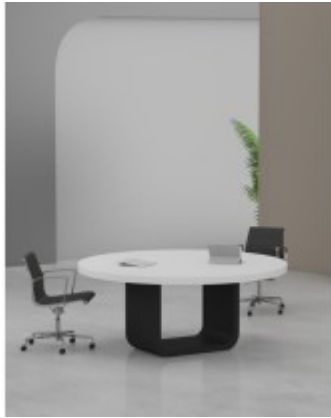

Folding Table - FLEX

Folding table - CROSS

Folding Table - V

Glossy Paint Finish Conference Table

Glossy Paint Finish Meeting Table

Glossy Paint Finish Round Table

Height adjustable Executive desk

Height Adjustable Executive Series- MUSE

High table - Agil

Jin Executive Series

Kaler Executive Series

Kassett Executive Series

L Shape manager desk-Box/U leg

L Shape Manager Desk-Slant Leg

L Shape manager desk-Sleek Box leg

L Shape Team Lead Desk