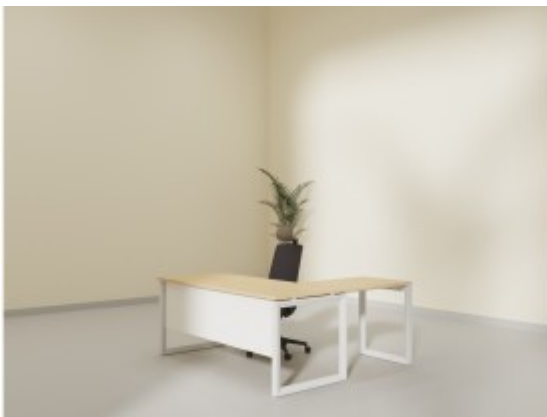

Workstations

Data Center Desk

Sit & Stand Console Desk

L Shape Team Lead Desk

Network Operations Center Desks

Smart workstation

Workstation - Fabric Panel

Workstation - Fabric Panel + Glass

Workstation - SINGLE PERSON

Workstation in loop leg- Linear type

Workstation in loop leg-2 Person (Face To Face)

Workstation in loop leg-4 Person (Face to Face)

Workstation in loop leg-6 Person (Face To Face)

Workstation in loop leg-Single person

Workstation In Open Leg-2 Person (Face To Face)

Workstation In Open Leg-2 Person (Linear Type)

Workstation In Open Leg-4 Person (Face To Face)

Workstation In Open Leg-6 Person (Face To Face)