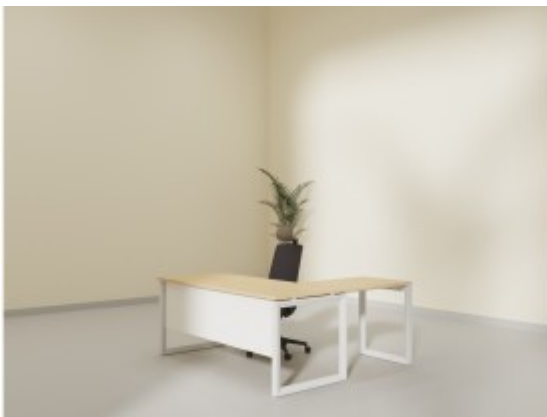

Workstations

Data Center Desk

Sit & Stand Console Desk

L Shape Team Lead Desk

Network Operations Center Desks

Smart workstation

Workstation - Fabric Panel

Workstation - Fabric Panel + Glass

Workstation - SINGLE PERSON

Workstation in loop leg- Linear type

Workstation in loop leg-2 Person (Face To Face)

Workstation in loop leg-4 Person (Face to Face)

Workstation in loop leg-6 Person (Face To Face)