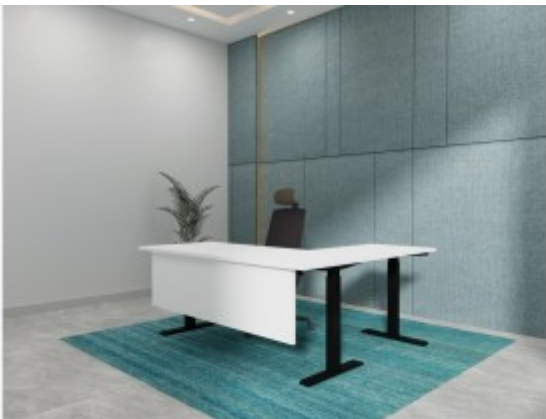

Height Adjustable Desk

Manager Desk-Height Adjustable Type 2

Single Person Height Adjustable Desk

Sit & Stand Console Desk

Height Adjustable Laptop Table-UP 2302

Manager Desk-Height Adjustable Type 3

Executive Desk - WIN HAD

Executive Height Adjustable Desk-FEN

L Shaped Height Adjustable Desk

Eddy Executive Series

Dual Benching Height Adjustable Desk

Manager Desk-Height adjustable type 1

Team Lead Desk-Height adjustable

Height Adjustable Executive Series- MUSE