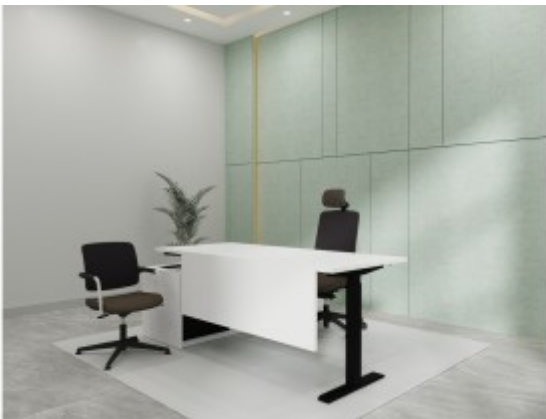

Height Adjustable Desk

Height Adjustable Executive Series- MUSE

Sit & Stand Console Desk

Manager Desk-Height Adjustable Type 3

Manager Desk-Height adjustable type 1

Manager Desk-Height Adjustable Type 2

Executive Height Adjustable Desk-FEN

Height Adjustable Laptop Table-UP 2302

Executive Desk - WIN HAD

L Shaped Height Adjustable Desk

Eddy Executive Series

Dual Benching Height Adjustable Desk

Team Lead Desk-Height adjustable