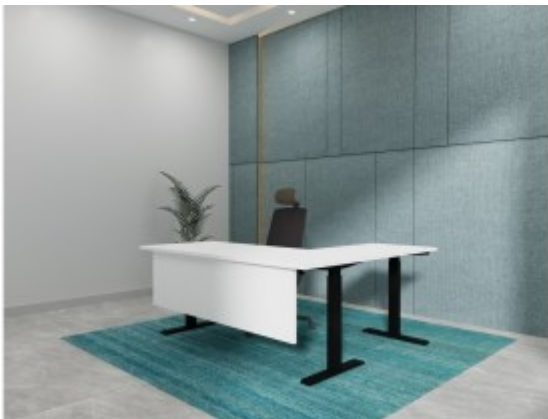

Height Adjustable Desk

Sit & Stand Console Desk

Height Adjustable Laptop Table-UP 2302

Manager Desk-Height Adjustable Type 3

Executive Desk - WIN HAD

Executive Height Adjustable Desk-FEN

L Shaped Height Adjustable Desk

Eddy Executive Series

Dual Benching Height Adjustable Desk

Manager Desk-Height Adjustable Type 2

Manager Desk-Height adjustable type 1

Team Lead Desk-Height adjustable

Height Adjustable Executive Series- MUSE