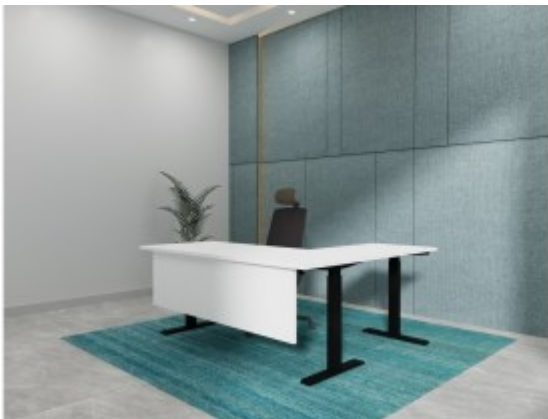

## Height Adjustable Desk

**Sit & Stand Console Desk**

**Height Adjustable Laptop Table-UP 2302**

**Manager Desk-Height Adjustable Type 3**

**Executive Desk - WIN HAD**

**Executive Height Adjustable Desk-FEN**

**L Shaped Height Adjustable Desk**

**Eddy Executive Series**

**Dual Benching Height Adjustable Desk**

**Manager Desk-Height Adjustable Type 2**

**Manager Desk-Height adjustable type 1**

**Team Lead Desk-Height adjustable**

**Height Adjustable Executive Series- MUSE**