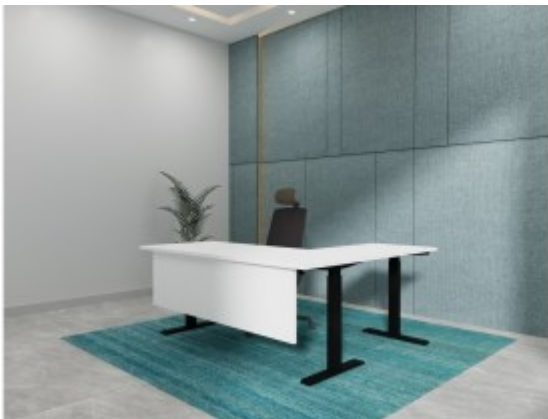

Height Adjustable Desk

Sit & Stand Console Desk

Height Adjustable Laptop Table-UP 2302

Manager Desk-Height Adjustable Type 3

Executive Desk - WIN HAD

Executive Height Adjustable Desk-FEN

L Shaped Height Adjustable Desk

Eddy Executive Series

Dual Benching Height Adjustable Desk

Manager Desk-Height Adjustable Type 2

Manager Desk-Height adjustable type 1

Team Lead Desk-Height adjustable

Height Adjustable Executive Series- MUSE

Single Person Height Adjustable Desk