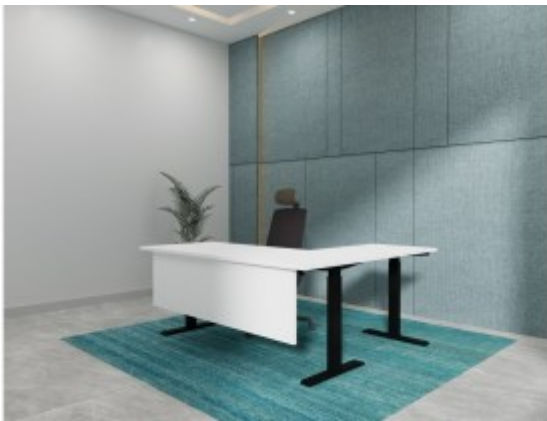

Executive Office Furniture

Jin Executive Series

Kaler Executive Series

Kassett Executive Series

L Shape manager desk-Box/U leg

L Shape Manager Desk-Slant Leg

L Shape manager desk-Sleek Box leg

L Shaped Executive Desk

L Shaped Height Adjustable Desk

Louis Executive Series

Manager Desk - MODERN

Manager Desk-Height adjustable type 1

Manager Desk-Height Adjustable Type 2

Manager Desk-Height Adjustable Type 3

Metalli Executive Series