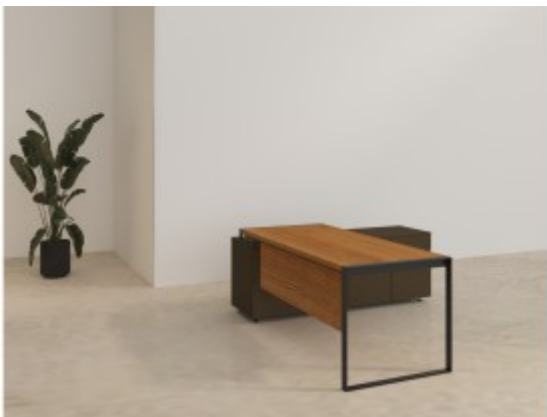

Executive Office Furniture

Manager Desk - SAP

Glossy Paint - Executive Desk

L Shape manager desk-Sleek Box leg

Carrera Executive Series- Veneer

Manager Desk-Height Adjustable Type 3

Executive Desk - WIN FIXED

Executive Desk - WIN HAD

Executive Desk - HARRY

Executive Height Adjustable Desk-FEN

Manager Desk - MODERN

Executive Desk - Glossy

WOW Executive Series

STONE Executive Series

MINI Executive Series