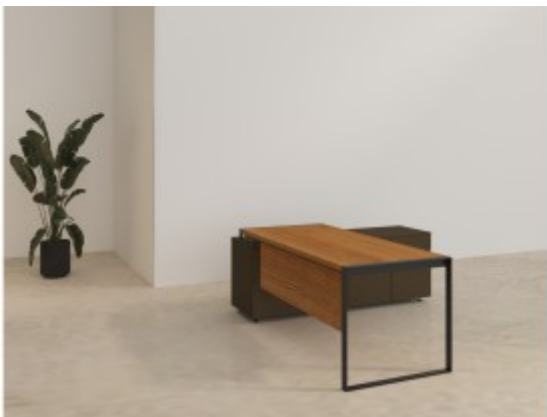

Executive Office Furniture

Manager Desk - SAP

Glossy Paint - Executive Desk

L Shape manager desk-Sleek Box leg

Carrera Executive Series- Veneer

Manager Desk-Height Adjustable Type 3

Executive Desk - WIN FIXED

Executive Desk - WIN HAD

Executive Desk - HARRY

Executive Height Adjustable Desk-FEN

Manager Desk - MODERN

Executive Desk - Glossy

WOW Executive Series