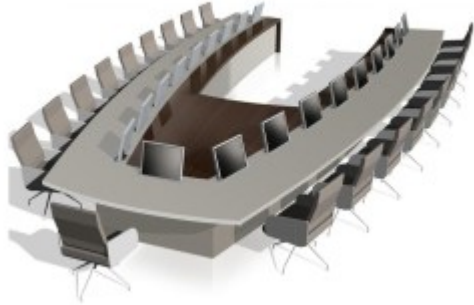

## Office Furnitures

**U Shape Conference Table**

**Sit & Stand Console Desk**

**Customized Meeting Table**

**Speech Station**

**Round Folding Table**

**Glass top Meeting table - DF**

**Height Adjustable Laptop Table-UP 2302**

**Manager Desk - SAP**

**Folding Table-ZF-10**

**Glossy Paint - Executive Desk**

**Customized Reception Desk**

**Lecture Stand - PODIUM**

**Lecture stand - BET**

**Meeting Table - COL**

**L Shape manager desk-Sleek Box leg**

**Carrera Executive Series- Veneer**

**Manager Desk-Height Adjustable Type 3**

**Executive Desk - WIN FIXED**

**Executive Desk - WIN HAD**

**Executive Desk - HARRY**

**Workstation with side utility**

**Round Conference Table - MERIDIAN**

**Table - JASON**

**Table - HEM**

**Round Table - DINA**

**Round Table - GRAL**

**Executive Desk - Glossy**

**Conference Table - BOAT**