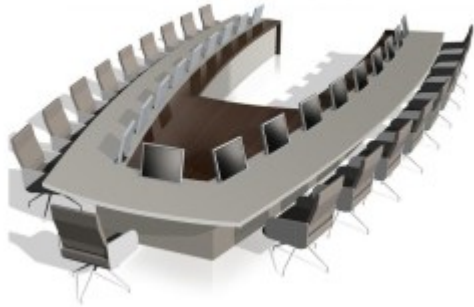

## Office Furnitures

**U Shape Conference Table**

**Sit & Stand Console Desk**

**Customized Meeting Table**

**Speech Station**

**Round Folding Table**

**Glass top Meeting table - DF**

**Height Adjustable Laptop Table-UP 2302**

**Manager Desk - SAP**

**Folding Table-ZF-10**

**Glossy Paint - Executive Desk**

**Customized Reception Desk**

**Lecture Stand - PODIUM**

**Lecture stand - BET**

**Meeting Table - COL**

**L Shape manager desk-Sleek Box leg**

**Carrera Executive Series- Veneer**

**Manager Desk-Height Adjustable Type 3**

**Executive Desk - WIN FIXED**

**Executive Desk - WIN HAD**

**Executive Desk - HARRY**

**Workstation with side utility**

**Round Conference Table - MERIDIAN**