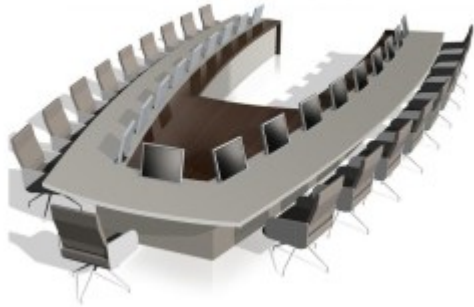

Office Furnitures

U Shape Conference Table

Sit & Stand Console Desk

Customized Meeting Table

Speech Station

Round Folding Table

Glass top Meeting table - DF

Height Adjustable Laptop Table-UP 2302

Manager Desk - SAP

Folding Table-ZF-10

Glossy Paint - Executive Desk

Customized Reception Desk

Lecture Stand - PODIUM