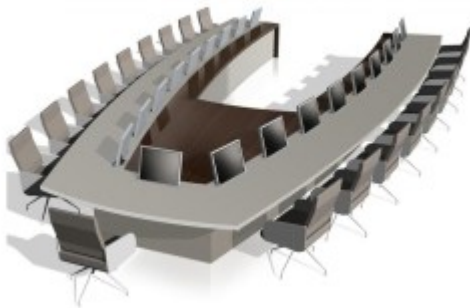

Office Furnitures

Sit & Stand Console Desk

Customized Meeting Table

Speech Station

Round Folding Table

Glass top Meeting table - DF

Height Adjustable Laptop Table-UP 2302

Manager Desk - SAP

Table - HEM

Round Table - DINA

Round Table - GRAL

Executive Desk - Glossy

Conference Table - BOAT

U Shape Conference Table