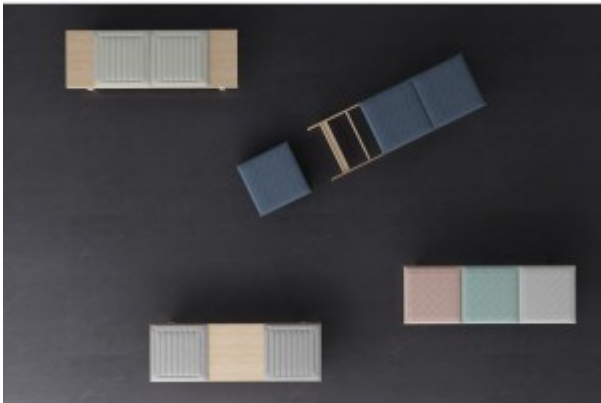

Dining / Pantry

Dining Table - ROBBIN

Dining Table - SEASON

Round Table - TWIST

Dining Table - WESTERN

Bench - MAGIC

High Chair- AGT-005C

Dining Chair - AGT-DC028

Dining Chair - DC-021

Dining Table - AGT-RT-272

Dining Chair - DC-012

High Table - STIL

High Round Table