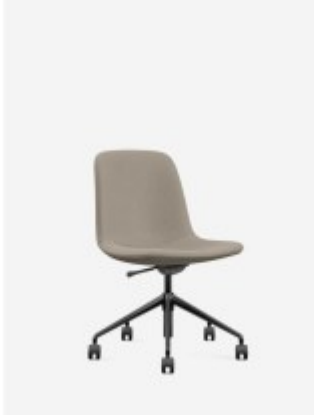

Chairs

Executive Chair - PURA

Executive Chair - STAR-L-GH

Executive Chair - ULTRA

Medium Back Chair - BON-6255B

Medium Back Chair - Kings

Medium Back Chair - STAR-L-V

Meeting Chair - BEST

Meeting Chair - MILAN

Meeting Chair- Mira

Meeting Chair- ORIC

Staff High Back Chair - BON-6255A

Task Chair - AGT-B11-2BF

Task Chair - GAC HB

Task Chair - GEM HW

Task Chair- ZNS

Training Chair- HUYE

Visitor Chair- Star-X-MB

Waiting Bench - APEX

Arm Chair - SYS

Executive Chair - AGT-90052

Executive Chair - AGT-90054A

Executive Chair - AGT-90055

Executive Chair - AGT-90093