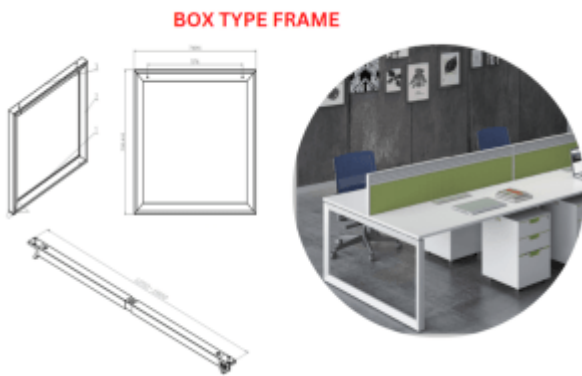

Accessories

FLIP PDU

Straight PDU- LPDUW / LPDUB

Leisure Series 3 Socket

POP UP Series PDU

Height Adjustable Frame -2 Stage Dual Motor

Height Adjustable Frame -3 Stage Dual Motor

iMedia

Integrated Series Socket

Melamine Table Tops

Metal Beams

Metal Frame - Box Type

Metal Frame - Slant Type