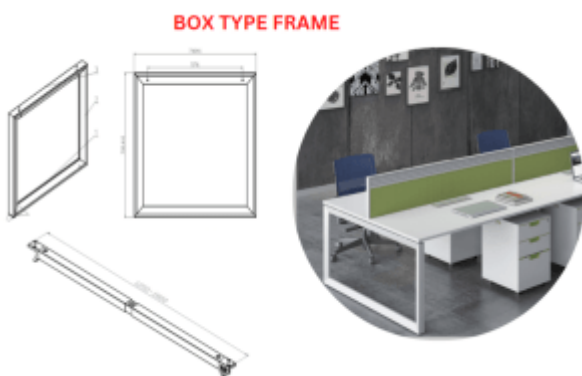

Dual Open Conference Cable Cover - DFW / DFB

Dual Screen Monitor Arm

Flip Cover Series - FW / FB

Fabric Partition Screen

Flip Cover Series

FLIP PDU

Straight PDU- LPDUW / LPDUB

Leisure Series 3 Socket

POP UP Series PDU

Height Adjustable Frame -2 Stage Dual Motor

Height Adjustable Frame -3 Stage Dual Motor

iMedia

Integrated Series Socket

Melamine Table Tops

Metal Beams

Metal Frame - Box Type

Metal Frame - Slant Type

Metal Frame - U Type

Movable Partition Screen

Rotary Series Socket

Round PDU

Round Table Metal Base

Wire Skeleton - CRW / CRB

Wireless Charger - WCW