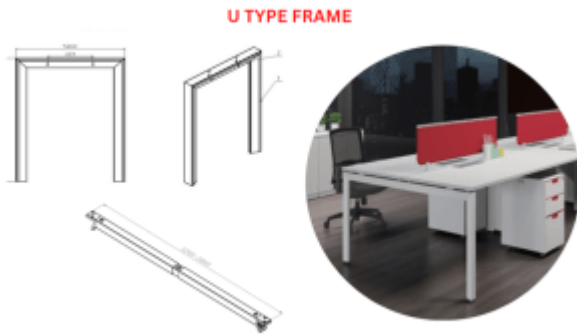

POP UP Series PDU

Height Adjustable Frame -2 Stage Dual Motor

Height Adjustable Frame -3 Stage Dual Motor

iMedia

Integrated Series Socket

Melamine Table Tops

Metal Beams

Metal Frame - Box Type

Metal Frame - Slant Type

Metal Frame - U Type

Movable Partition Screen

Rotary Series Socket

Round PDU

Round Table Metal Base

Wire Skeleton - CRW / CRB

Wireless Charger - WCW