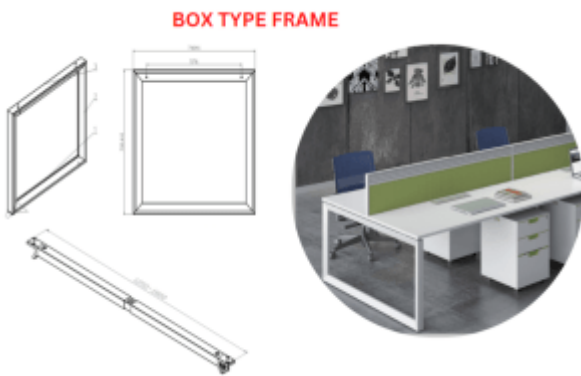

POP UP Series PDU

Height Adjustable Frame -2 Stage Dual Motor

Height Adjustable Frame -3 Stage Dual Motor

iMedia

Integrated Series Socket

Melamine Table Tops

Metal Beams

Metal Frame - Box Type