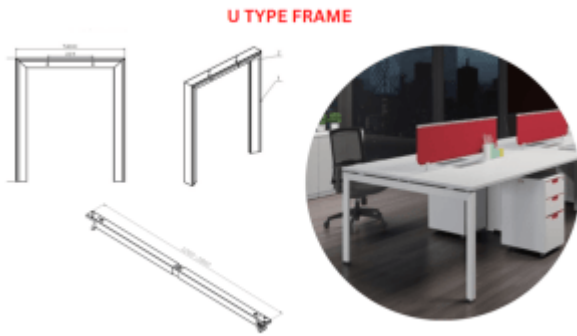

Accessories

PDU - FLIP COVER

Under Desk PDU

Power Data Unit - Clamp Mount

Metal Beams

Round Table Metal Base

Melamine Table Tops

Movable Partition Screen

Dual Screen Monitor Arm

Dual Benching Height Adjustable Frame Only - DHADW / DHADB

Height Adjustable Frame -3 Stage Dual Motor

Height Adjustable Frame -2 Stage Dual Motor

SLANT TYPE FRAME

Metal Frame - Slant Type

Metal Frame - U Type

Metal Frame - Box Type

Round PDU

Chair accessories

Acoustic Partition Screen

iMedia

Fabric Partition Screen

Integrated Series Socket