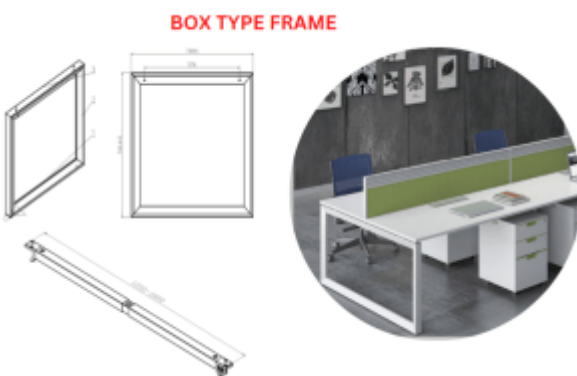

Accessories

PDU - FLIP COVER

Under Desk PDU

Power Data Unit - Clamp Mount

Metal Beams

Round Table Metal Base

Melamine Table Tops

Movable Partition Screen

Dual Screen Monitor Arm

Dual Benching Height Adjustable Frame Only - DHADW / DHADB

Height Adjustable Frame -3 Stage Dual Motor

Height Adjustable Frame -2 Stage Dual Motor

SLANT TYPE FRAME

Metal Frame - Slant Type

Metal Frame - U Type

Metal Frame - Box Type

Round PDU

Chair accessories

Acoustic Partition Screen

iMedia

Fabric Partition Screen

Integrated Series Socket