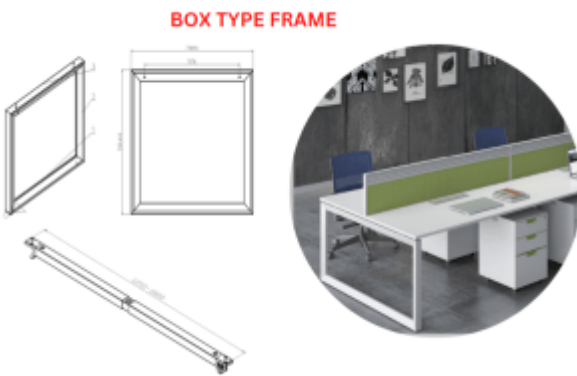

## Accessories

**Dual Benching Height Adjustable Frame Only - DHADW / DHADB**

**Movable Partition Screen**

**Height Adjustable Frame -3 Stage Dual Motor**

**Height Adjustable Frame -2 Stage Dual Motor**

**Melamine Table Tops**

**POP UP Series PDU**

**FLIP PDU**

**SLANT TYPE FRAME**

**Metal Frame - Slant Type**

**Round Table Metal Base**

**Metal Frame - U Type**

**Metal Frame - Box Type**

**PDU - FLIP COVER**