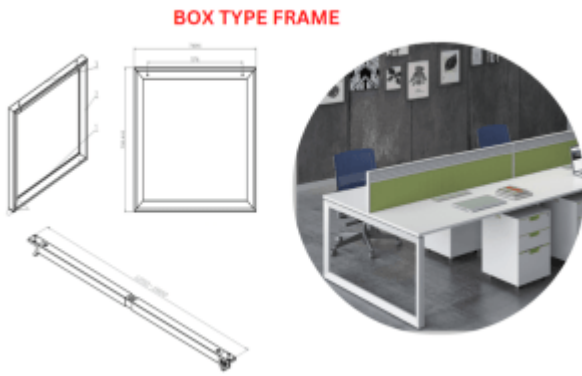

Round PDU

Height Adjustable Frame -2 Stage Dual Motor

Dual Screen Monitor Arm

Power Data Unit - Clamp Mount

Under Desk PDU

Flip Cover Series

Flip Cover Series - FW / FB

Wire Skeleton - CRW / CRB

Metal Beams

Cable Tray - CTW / CTB

Metal Frame - Box Type

Metal Frame - U Type

Wireless Charger - WCW

Round Table Metal Base

Dual Open Conference Cable Cover - DFW / DFB

Straight PDU- LPDUW / LPDUB

SLANT TYPE FRAME

Metal Frame - Slant Type

PDU - FLIP COVER

Melamine Table Tops

POP UP Series PDU

FLIP PDU

Height Adjustable Frame -3 Stage Dual Motor

Movable Partition Screen