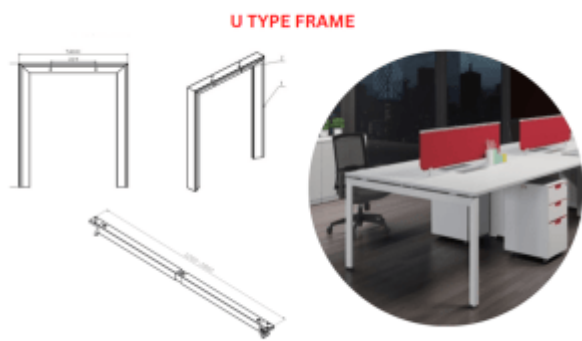

Round PDU

Height Adjustable Frame -2 Stage Dual Motor

Dual Screen Monitor Arm

Power Data Unit - Clamp Mount

Under Desk PDU

Flip Cover Series

Flip Cover Series - FW / FB

Wire Skeleton - CRW / CRB

Metal Beams

Cable Tray - CTW / CTB

Metal Frame - Box Type

Metal Frame - U Type

Wireless Charger - WCW

Round Table Metal Base

Dual Open Conference Cable Cover - DFW / DFB

Straight PDU- LPDUW / LPDUB

SLANT TYPE FRAME

Metal Frame - Slant Type

PDU - FLIP COVER

Melamine Table Tops

POP UP Series PDU

FLIP PDU

Height Adjustable Frame -3 Stage Dual Motor

Movable Partition Screen