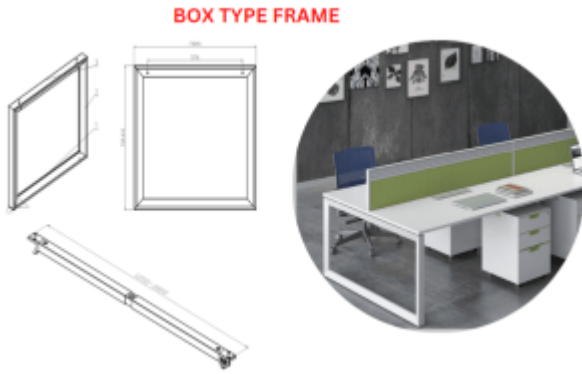

Round PDU

Height Adjustable Frame -2 Stage Dual Motor

Dual Screen Monitor Arm

Power Data Unit - Clamp Mount

Under Desk PDU

Flip Cover Series

Flip Cover Series - FW / FB

Wire Skeleton - CRW / CRB

Metal Beams

Cable Tray - CTW / CTB

Metal Frame - Box Type

Metal Frame - U Type

Wireless Charger - WCW

Round Table Metal Base

Dual Open Conference Cable Cover - DFW / DFB

Straight PDU- LPDUW / LPDUB