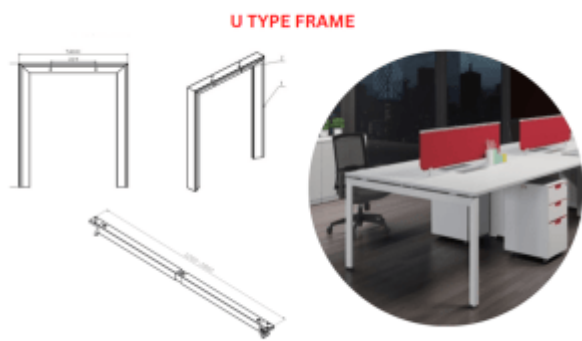

Round PDU

Height Adjustable Frame -2 Stage Dual Motor

Dual Screen Monitor Arm

Power Data Unit - Clamp Mount

Under Desk PDU

Flip Cover Series

Flip Cover Series - FW / FB

Wire Skeleton - CRW / CRB

Metal Beams

Cable Tray - CTW / CTB

Metal Frame - Box Type

Metal Frame - U Type

Wireless Charger - WCW

Round Table Metal Base

Dual Open Conference Cable Cover - DFW / DFB

Straight PDU- LPDUW / LPDUB