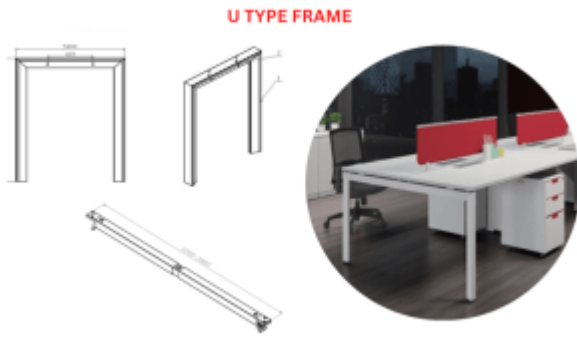

**Dual Screen Monitor Arm**

**Dual Benching Height Adjustable Frame Only - DHADW / DHADB**

**Height Adjustable Frame -3 Stage Dual Motor**

**Height Adjustable Frame -2 Stage Dual Motor**

**SLANT TYPE FRAME**

**Metal Frame - Slant Type**

**Metal Frame - U Type**

**Metal Frame - Box Type**

**Round PDU**

**Chair accessories**

**Acoustic Partition Screen**

**iMedia**

**Fabric Partition Screen**

**Integrated Series Socket**

**Wire Skeleton - CRW / CRB**

**Cable Tray - CTW / CTB**

**Flip Cover Series - FW / FB**

**Flip Cover Series**

**Dual Open Conference Cable Cover - DFW / DFB**

**Wireless Charger - WCW**