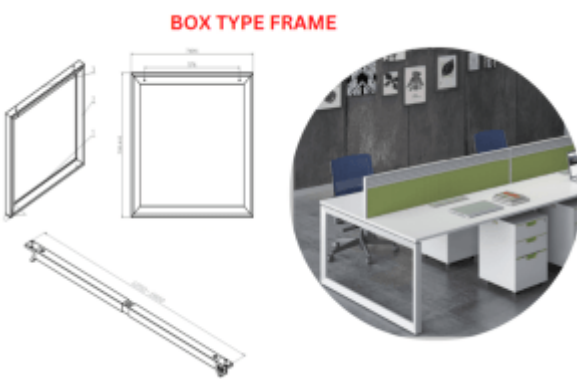

## Accessories

**PDU - FLIP COVER**

**Under Desk PDU**

**Power Data Unit - Clamp Mount**

**Metal Beams**

**Round Table Metal Base**

**Melamine Table Tops**

**Movable Partition Screen**

**Dual Screen Monitor Arm**

**Dual Benching Height Adjustable Frame Only - DHADW / DHADB**

**Height Adjustable Frame -3 Stage Dual Motor**

**Height Adjustable Frame -2 Stage Dual Motor**

**SLANT TYPE FRAME**

**Metal Frame - Slant Type**

**Metal Frame - U Type**

**Metal Frame - Box Type**

**Round PDU**

**Chair accessories**

**Acoustic Partition Screen**

**iMedia**

**Fabric Partition Screen**

**Integrated Series Socket**

**Wire Skeleton - CRW / CRB**

**Cable Tray - CTW / CTB**

**Flip Cover Series - FW / FB**

**Flip Cover Series**

**Dual Open Conference Cable Cover - DFW / DFB**

**Wireless Charger - WCW**