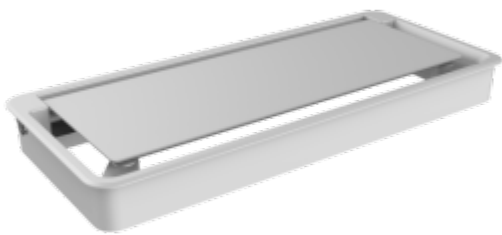

## Accessories

**PDU - FLIP COVER**

**Under Desk PDU**

**Power Data Unit - Clamp Mount**

**Metal Beams**

**Round Table Metal Base**

**Melamine Table Tops**

**Movable Partition Screen**

**Metal Frame - Slant Type**

**Metal Frame - U Type**

**Metal Frame - Box Type**

**Round PDU**

**Chair accessories**

**Acoustic Partition Screen**

**iMedia**

**Fabric Partition Screen**

**Integrated Series Socket**

**Wire Skeleton - CRW / CRB**

**Cable Tray - CTW / CTB**

**Flip Cover Series - FW / FB**

**Flip Cover Series**

**Dual Open Conference Cable Cover - DFW / DFB**

**Wireless Charger - WCW**

**Rotary Series Socket**

**FLIP PDU**

**Straight PDU- LPDUW / LPDUB**

**Leisure Series 3 Socket**

**POP UP Series PDU**